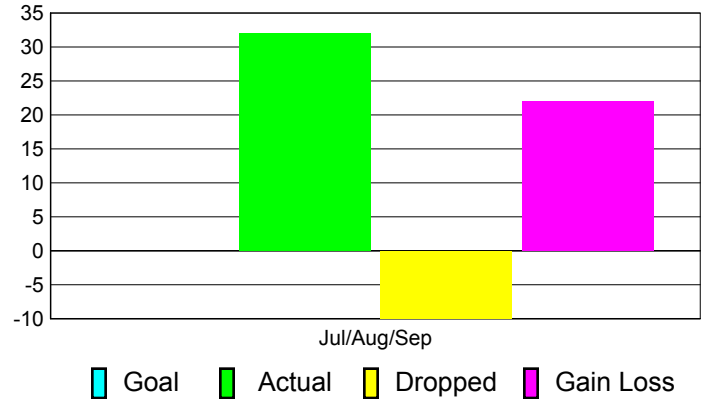

Membership Results 2011-2012

Goal, New, Dropped, Gain/Loss